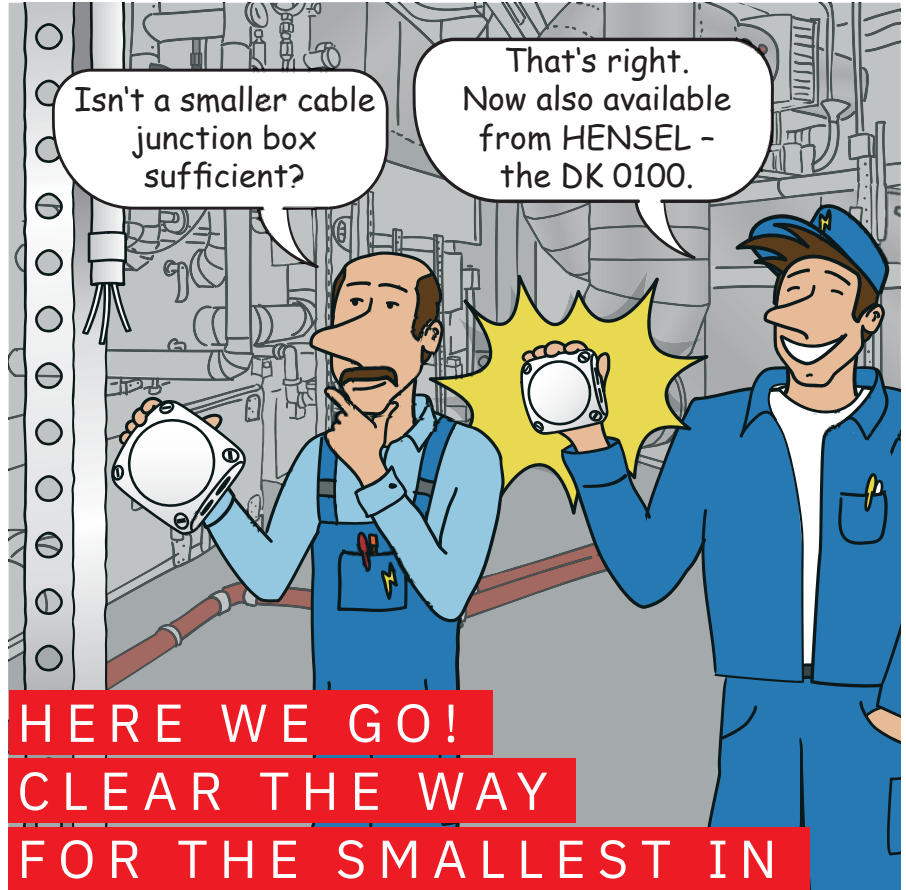

THE NEW DK 0100

For many simple electrical installations, a smaller junction box is completely sufficient.

This is where the new smallest in the DK series is just right. With the usual HENSEL Made in Germany quality, the new DK 0100 is the compact entry into the HENSEL world. As the smallest standard cable

junction box from HENSEL, it is suitable for most installations up to a maximum of 2.5 mm² indoors or protected outdoors. With all the advantages of HENSEL cable junction boxes - for simple, fast and safe installation in industrial and commercial applications, even in harsh environmental conditions.

OUR SOLUTION

The compact entry into the HENSEL world.

With all the advantages of the HENSEL Cable Junction Boxes