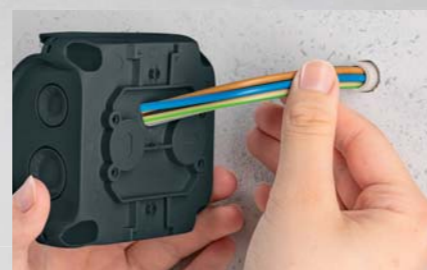

WELL-KNOWN HENSEL PREMIUM QUALITY IN SMALL FORMAT

- + Protection class: IP 66
- + Flexible mounting options
- + With more space for wiring
- + Dimensions 84 x 84 x 55 mm
- + with or without plug-in terminals
 - 5 x WAGO 221-413, 3-conductor
 - Compact connection terminal
- + Colour: grey or black
- + Impact resistance IK 07

VARIABLE CABLE ENTRY – THROUGH AND TIGHT

As usual with HENSEL cable junction boxes:

- + Cable entry via integrated elastic sealing diaphragms
- + Elastic membrane, which can be removed for cable entry via cable glands (M20 and M16)
- + 4 membranes (sealing range 6-15 mm) for the use of M20 cable glands, 3 membranes (sealing range 6-13 mm) for the use of M16 cable glands
- + Cable entry through the bottom of the box via integrated elastic membrane