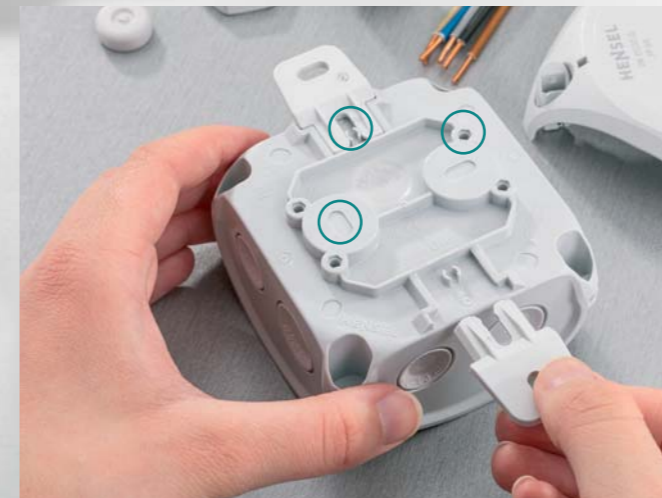

FLEXIBLE FASTENING – EQUIPPED FOR EVERY REQUIREMENT

- + Simple installation thanks to the enclosed outer for plugging in. Slotted holes for perfect alignment. Easy marking thanks to optimum accessibility.
- + Internal fastening option
- + Fastening via the back